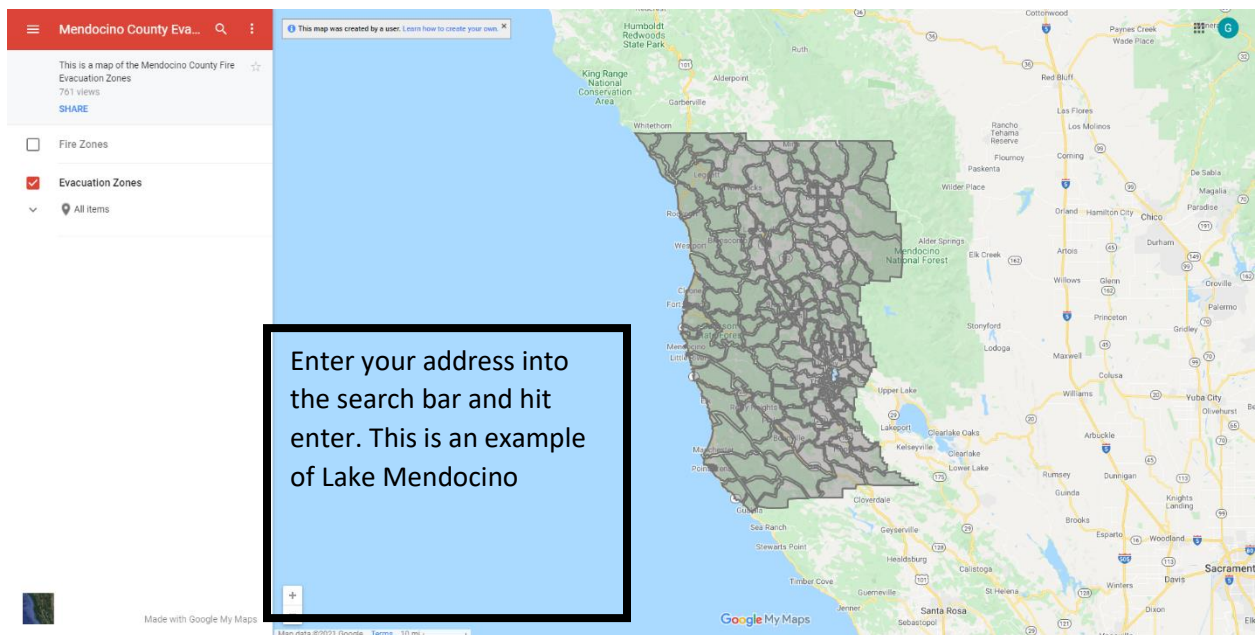

# #KnowYourZoneMendo Map

## Android/PC Instructions

then show up on the map. Next Click on the Zone and the zone Information will show in the Information bar on the left.

You will find the Zone Number (2UKV26).  
 And Information about the zone description.