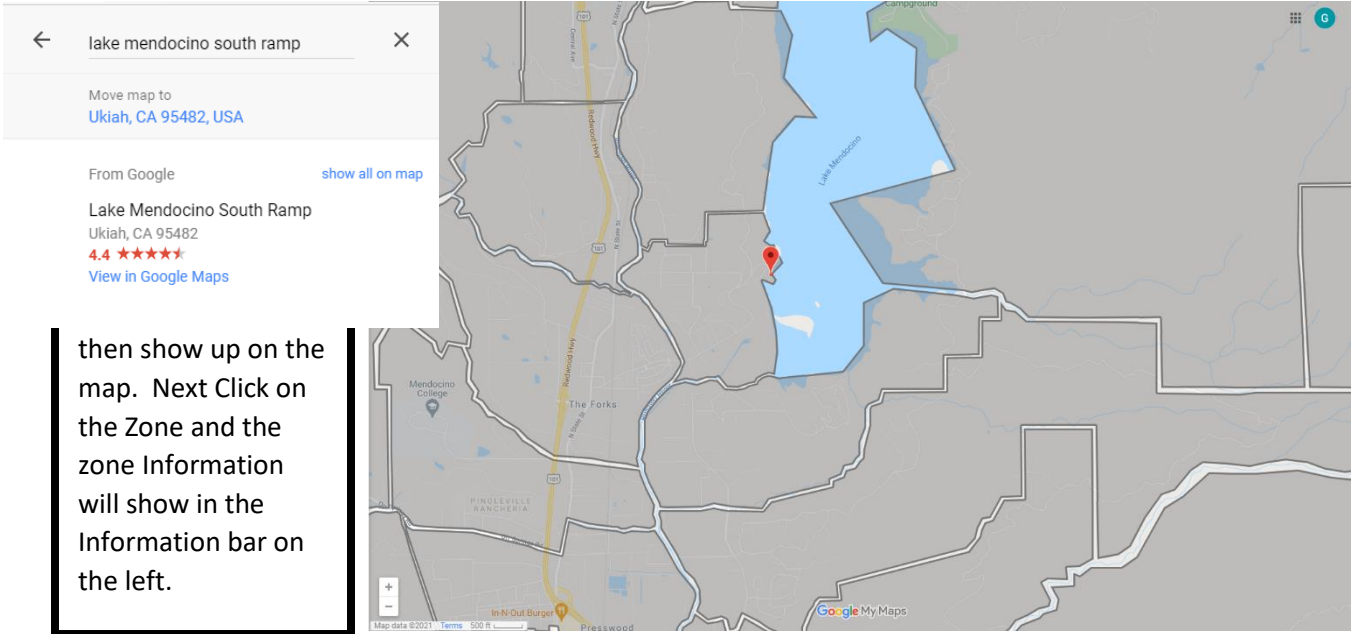

# #KnowYourZoneMendo Map

## Android/PC Instructions

then show up on the map. Next Click on the Zone and the zone Information will show in the Information bar on the left.

You will find the Zone Number (2UKV26).  
 And Information about the zone description.