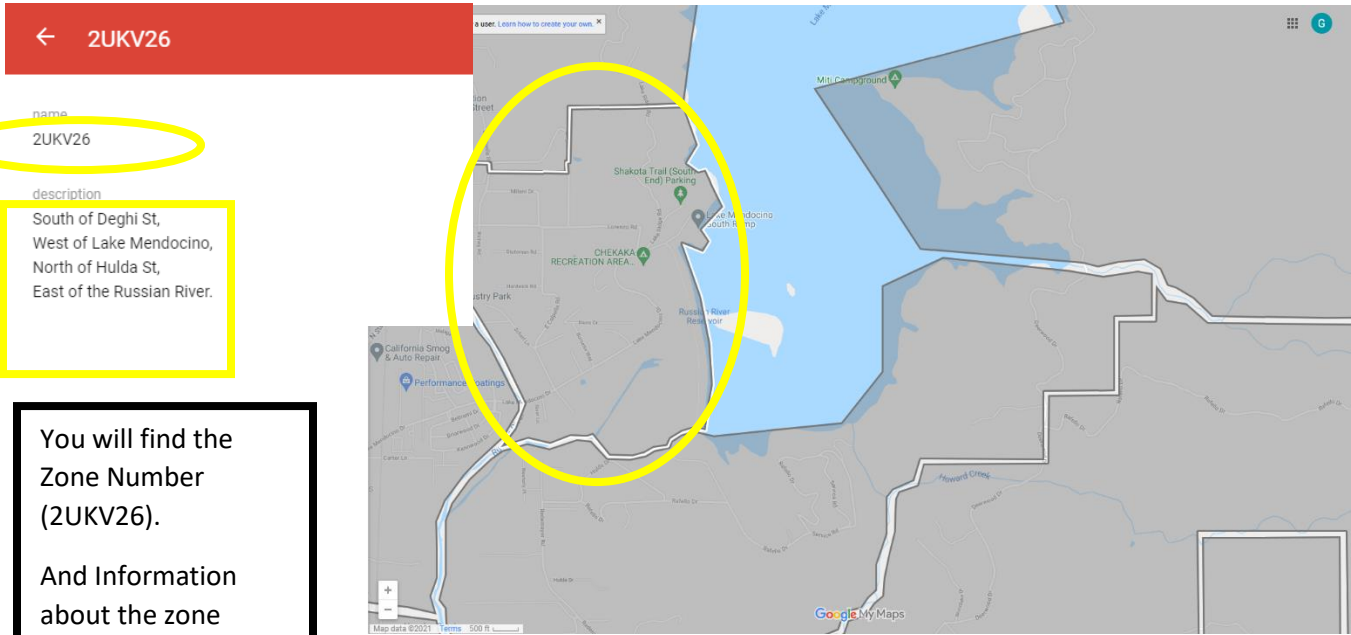

# #KnowYourZoneMendo Map

## Android/PC Instructions

then show up on the map. Next Click on the Zone and the zone Information will show in the Information bar on the left.

You will find the Zone Number (2UKV26).  
 And Information about the zone description.