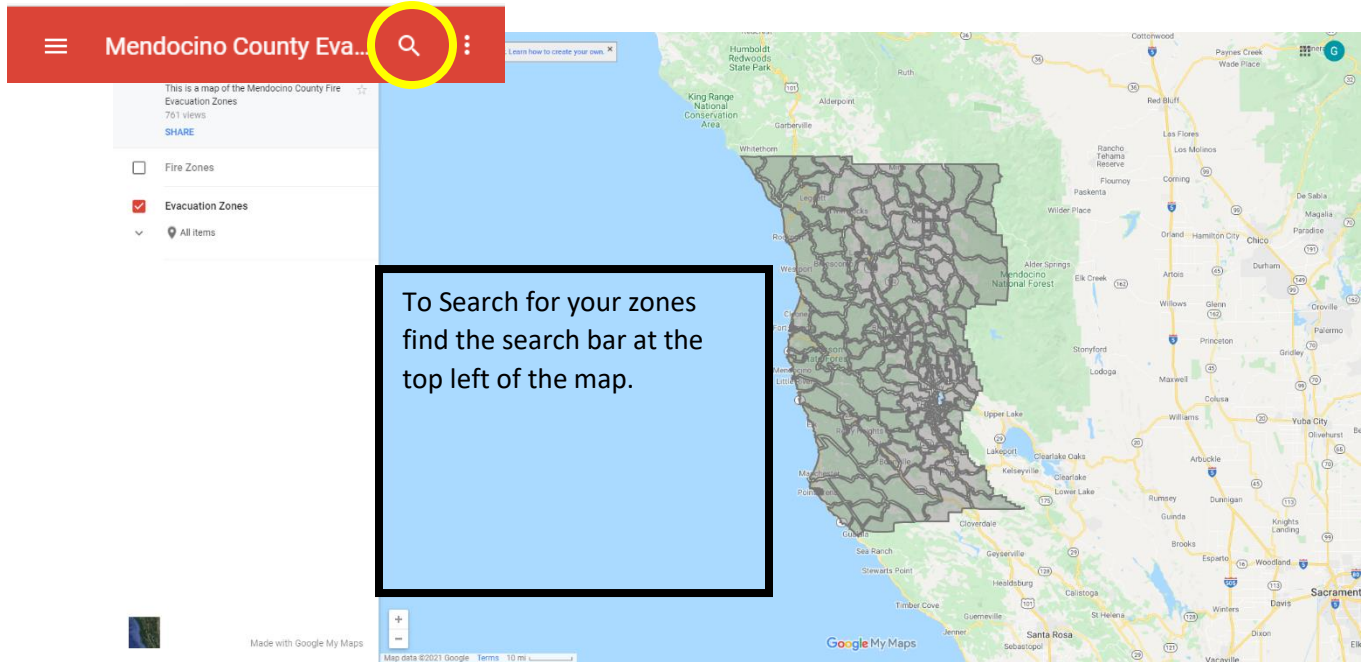

# #KnowYourZoneMendo Map

## Android/PC Instructions

then show up on the map. Next Click on the Zone and the zone Information will show in the Information bar on the left.

You will find the Zone Number (2UKV26).  
 And Information about the zone description.